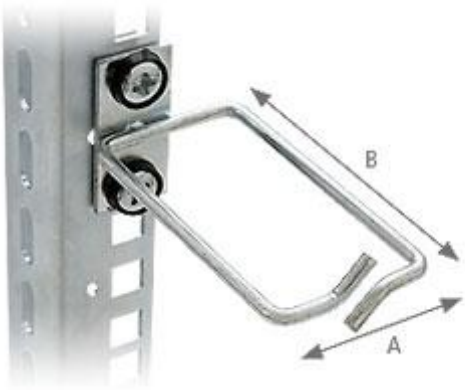

Cable Management Rings

**RAB-MS-X21-X1, RAC-MS-X21-X1,
RAB-MS-X23-X1, RAC-MS-X23-X1**

Plastic cable management ring big / small for cable management 60 x 30 mm / 35 x 30 mm

RAX-D1-Xxx-X3

Steel cable management rings

- Supplyl**
- Screw M6 x 10..... 2x
 - Plastic washer 2x
 - Captive nut M6 2x

Type D1	A (mm)	B (mm)
RAX-D1-X44-X3	40	40
RAX-D1-X48-X3	40	80
RAX-D1-X88-X3	80	80

RAX-D2-Xxx-X3

Steel cable management rings

Supply

Screw M6 x 10..... 2x

Plastic washer 2x
 Captive nut M6 2x

Type D2	A (mm)	B (mm)
RAX-D2-X44-X3	40	40
RAX-D2-X48-X3	40	80
RAX-D2-X88-X3	80	80

RAX-D3-Xxx-X3

Steel cable management rings

Supplyl

Screw M6 x 10..... 2x
 Plastic washer 2x
 Captive nut M6 2x